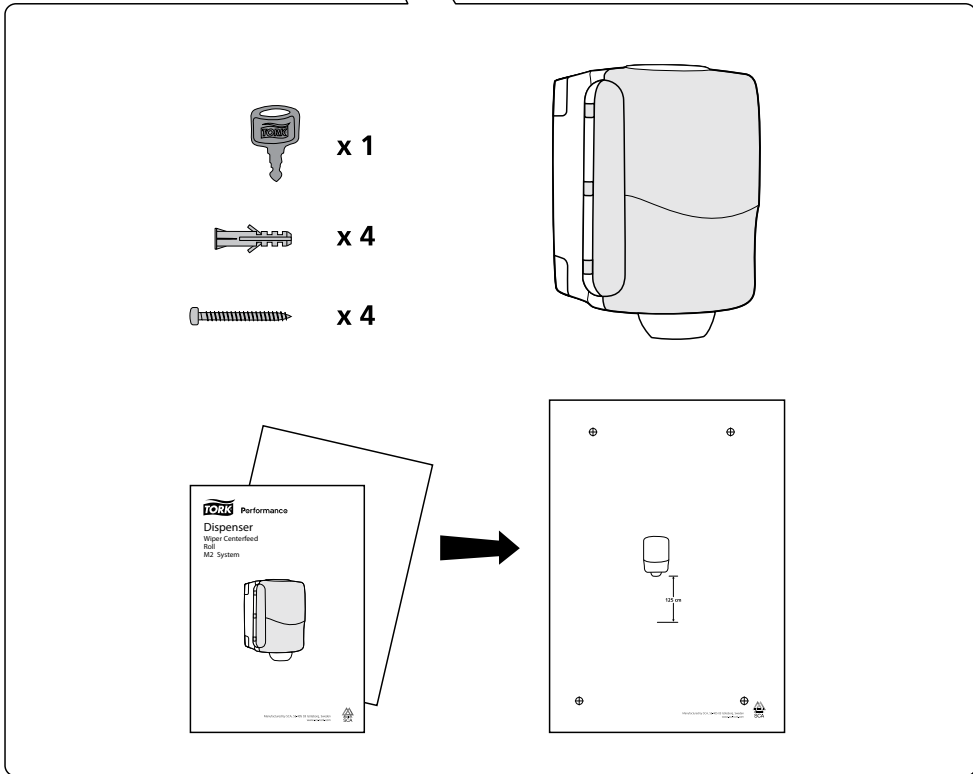

European Community Design Registration RCD 001149447

Performance

Dispenser

Wiper

Centerfeed Roll

M2 System

+

3.

4.

5.

1.

2.

3.

 x4

 x4

4.