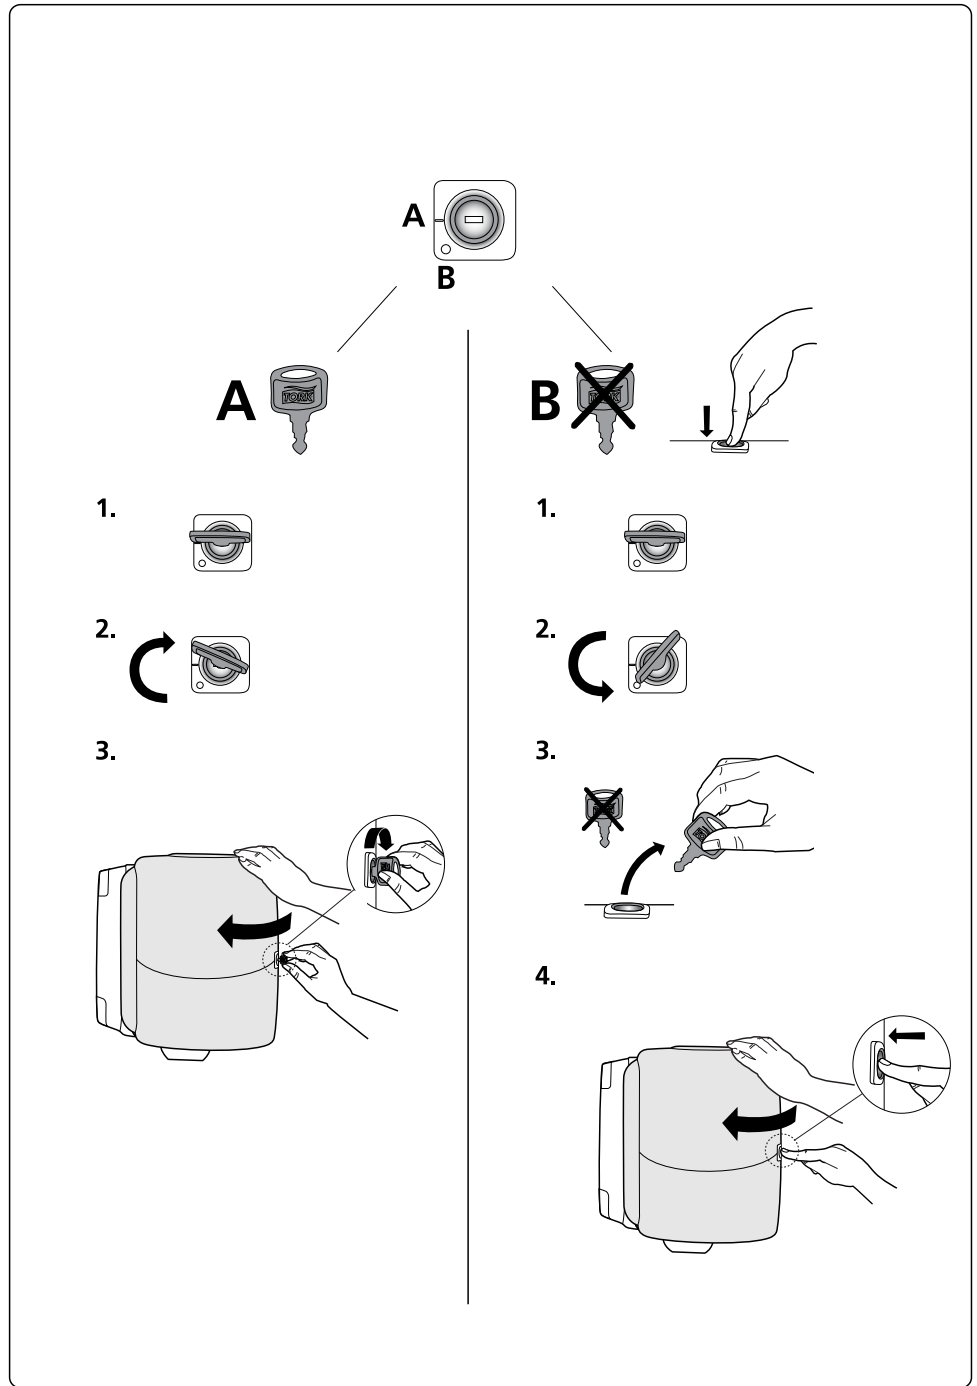

European Community Design Registration RCD 001149447

Performance

Dispenser

Wiper

Centerfeed Roll

M2 System

+

3.