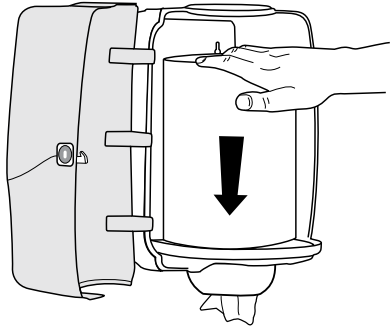

European Community Design Registration RCD 001149447

Performance

Dispenser

Wiper

Centerfeed Roll

M2 System

+

3.