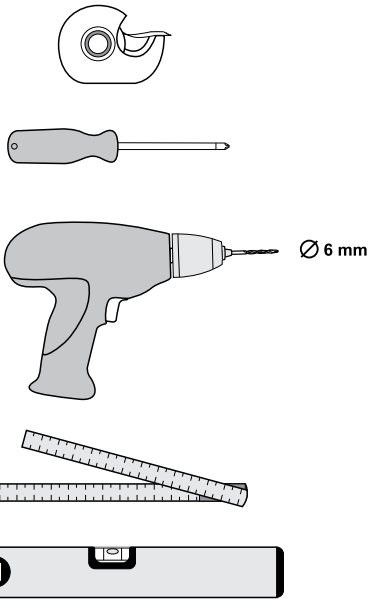

European Community Design Registration RCD 001149447

Performance

Dispenser

Wiper

Centerfeed Roll

M2 System

+

3.

4.

5.

1.

2.

3.

 x4

 x4

4.